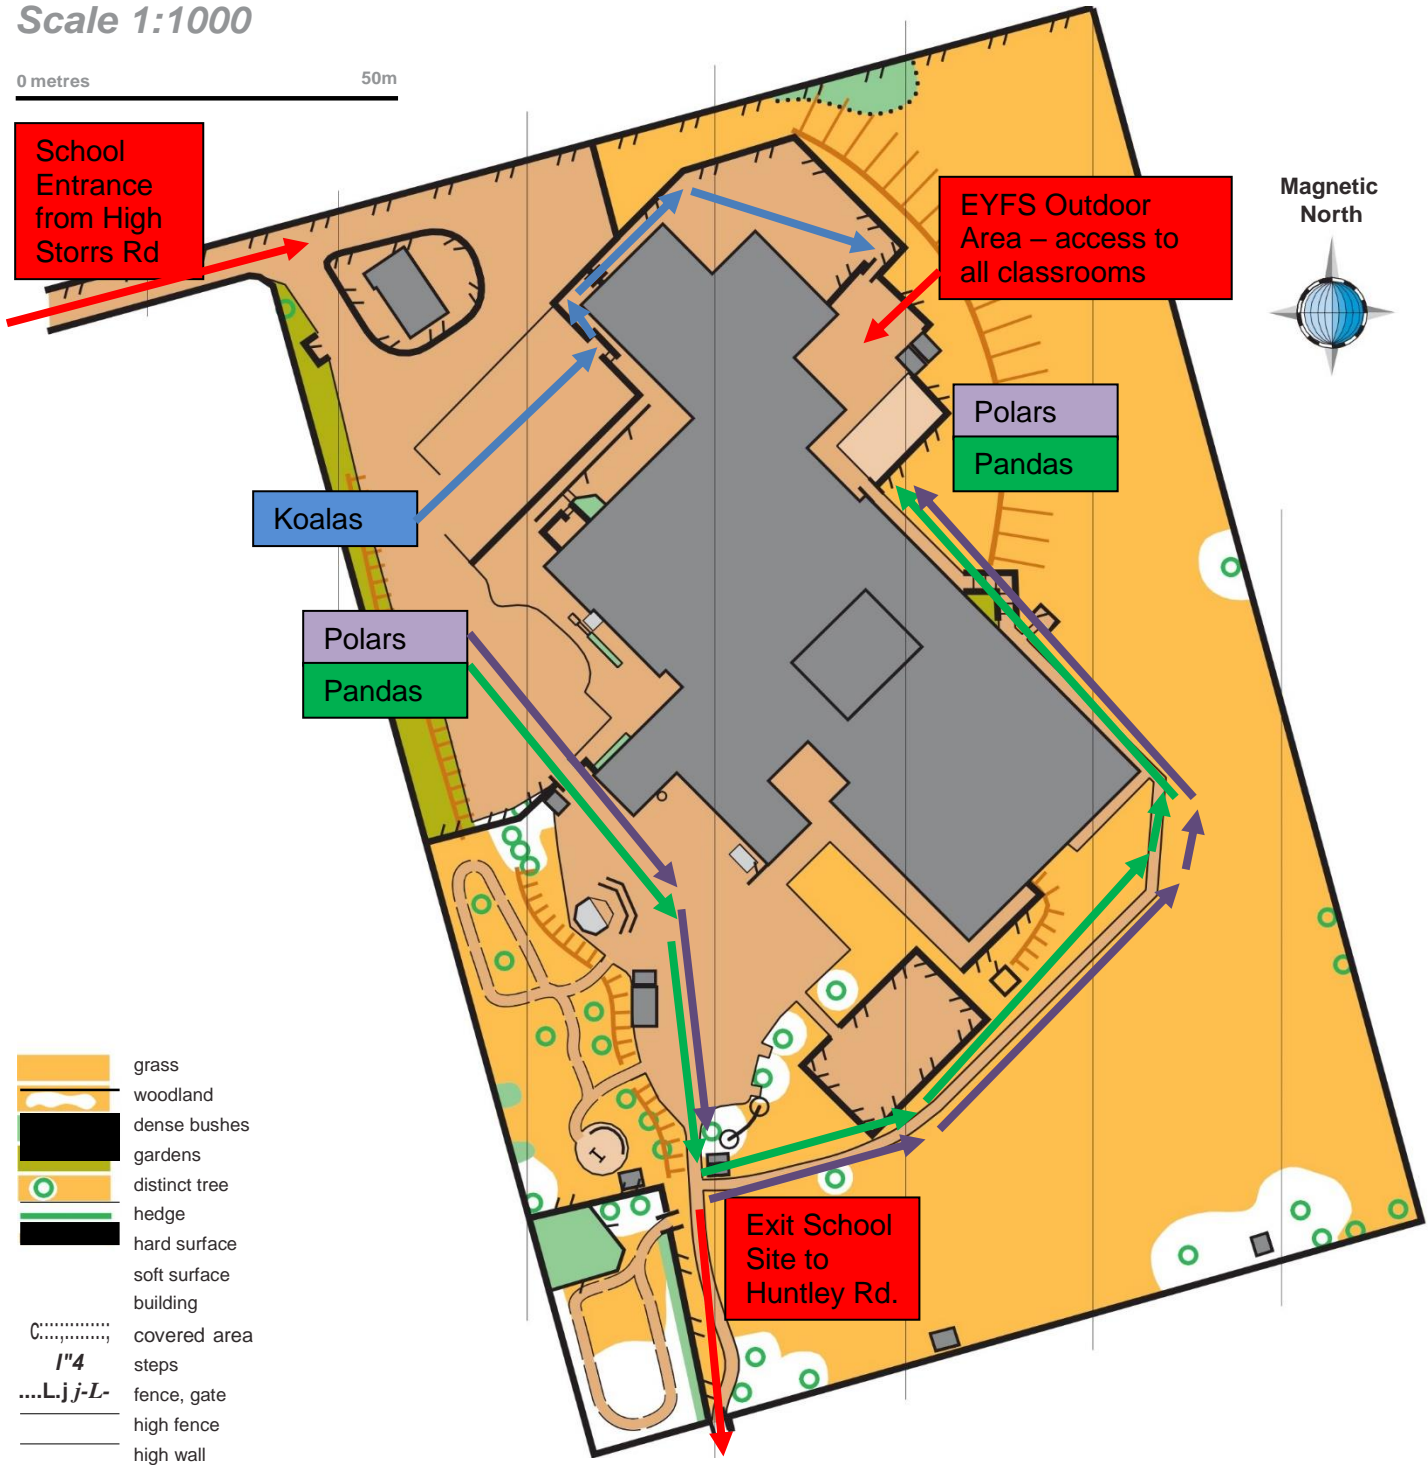

Ecclesall Primary School

EYFS Entry Points September 2020 9.00am & 3.00pm

Scale 1:1000

0 metres 50m

School Entrance from High Storrs Rd

EYFS Outdoor Area - access to all classrooms

Koalas

Polars
Pandas

Polars
Pandas

Exit School Site to Huntley Rd.

- grass
- woodland
- dense bushes
- gardens
- distinct tree
- hedge
- hard surface
- soft surface
- building
- covered area
- steps
- fence, gate
- high fence
- high wall
- steep slope
- seat
- play equipment