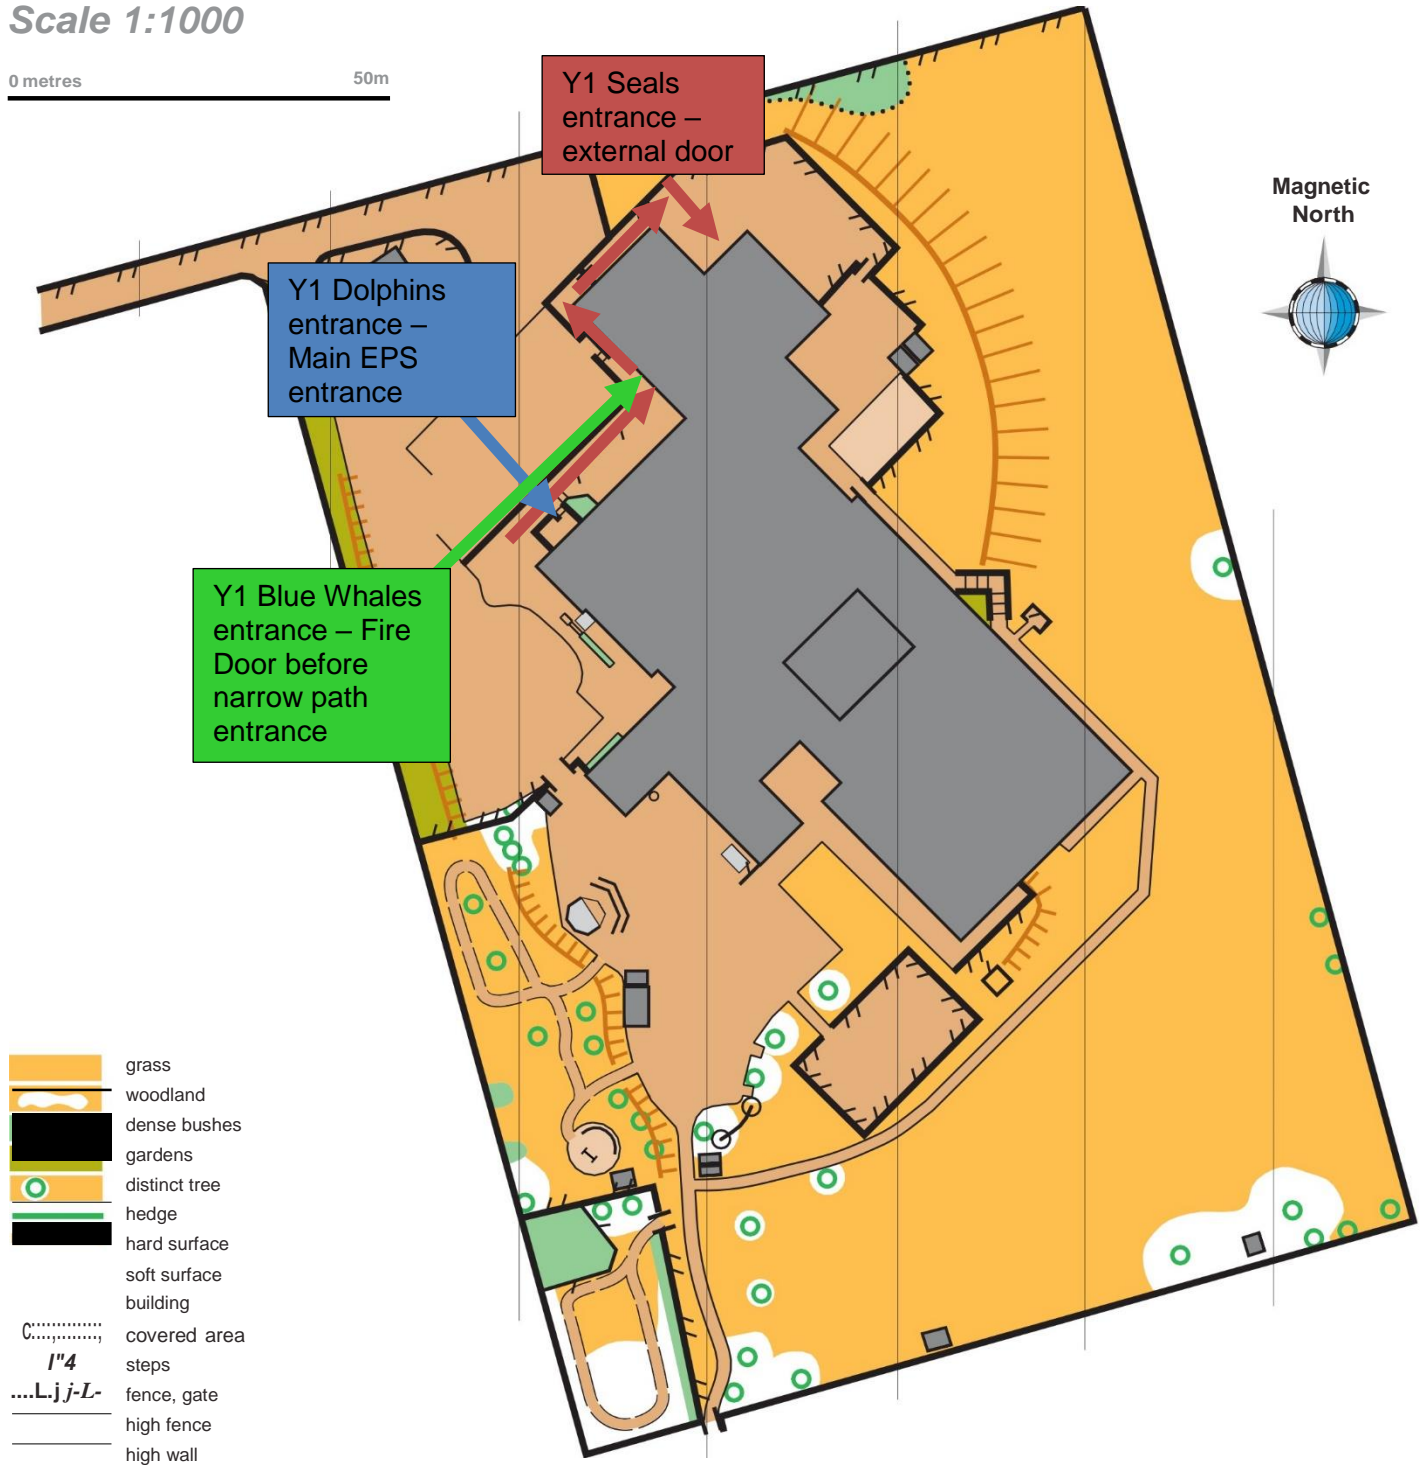

# Ecclesall Primary School

Y1 Entry Points September 2020 8.50am & 3.10pm

Scale 1:1000

0 metres 50m

Magnetic North

- grass
- woodland
- dense bushes
- gardens
- distinct tree
- hedge
- hard surface
- soft surface
- building
- covered area
- steps
- fence, gate
- high fence
- high wall
- steep slope
- seat
- play equipment