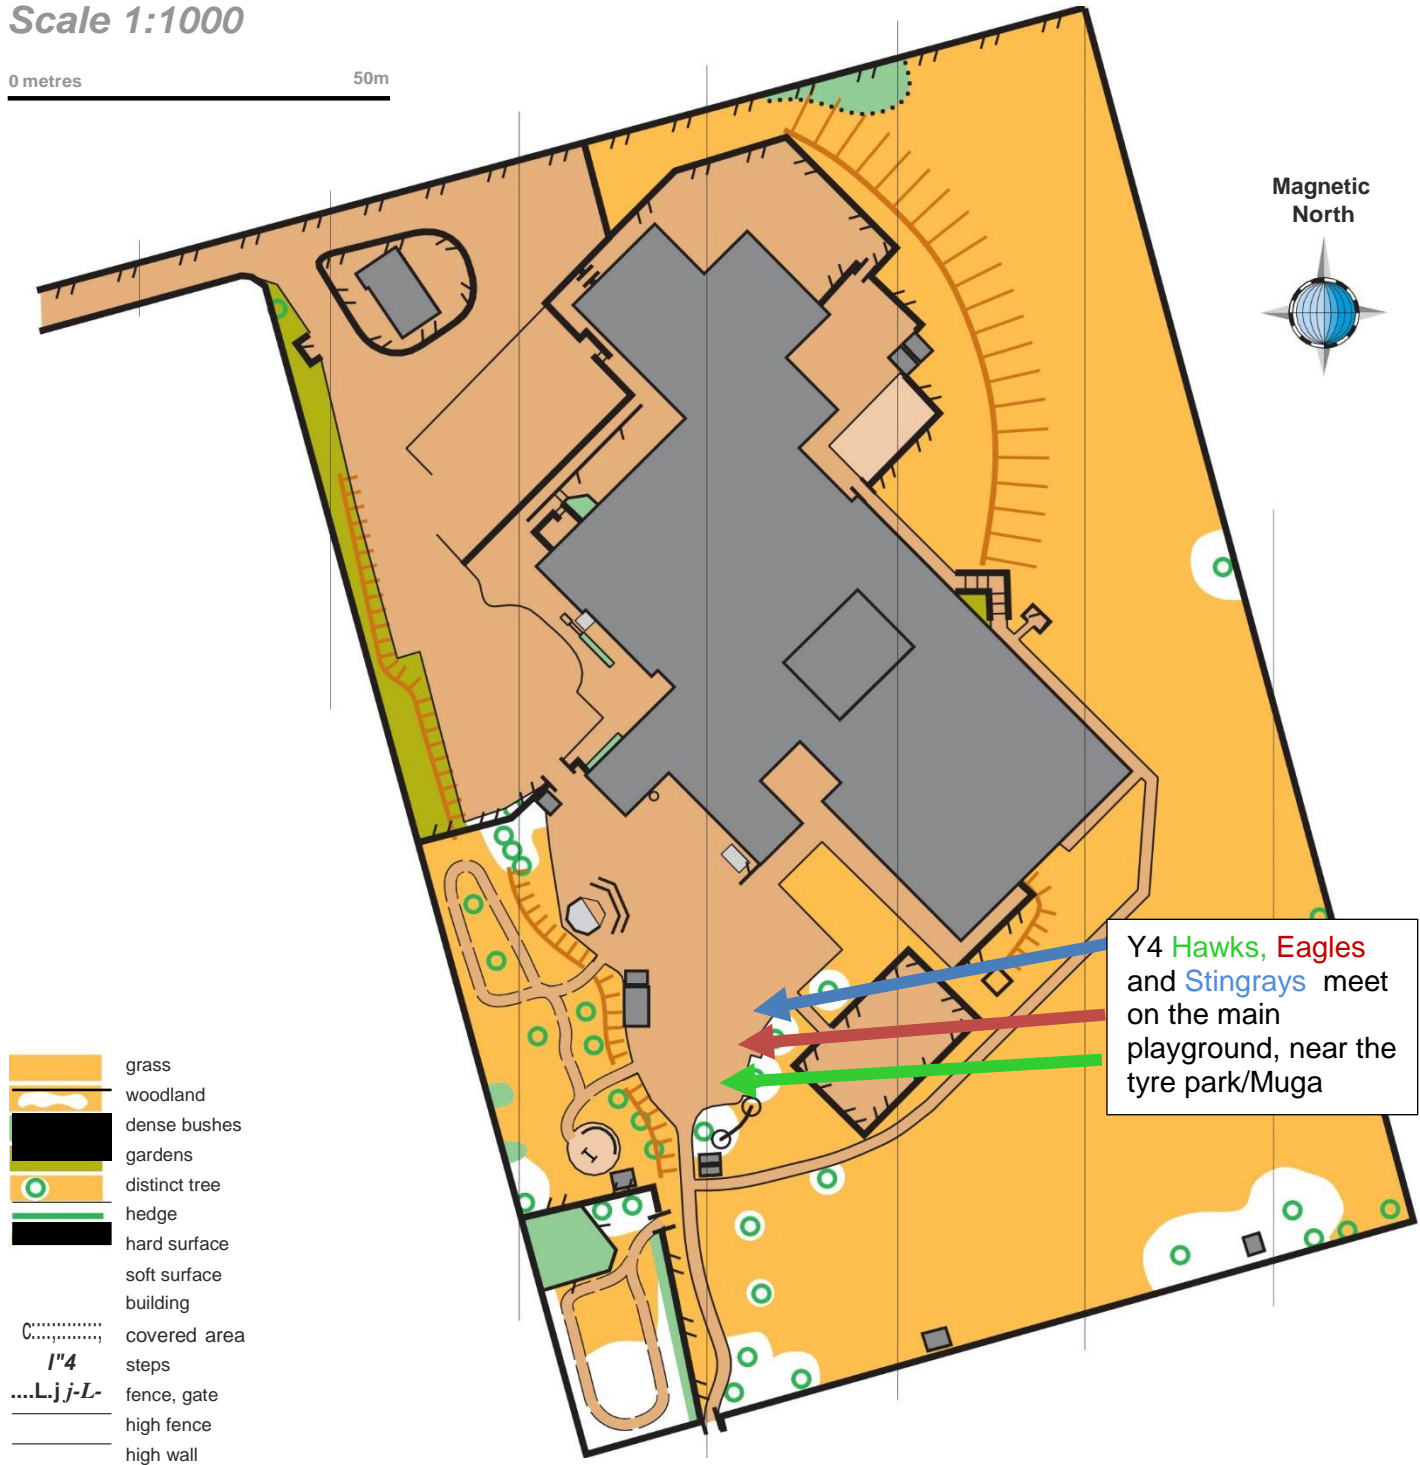

# Ecclesall Primary School

Y4 Meeting Points September 2020 8.40am & 3.10pm

Scale 1:1000

0 metres 50m

Magnetic North

Y4 **Hawks**, **Eagles** and **Stingrays** meet on the main playground, near the tyre park/Muga

- grass
- woodland
- dense bushes
- gardens
- distinct tree
- hedge
- hard surface
- soft surface
- building
- covered area
- steps
- fence, gate
- high fence
- high wall
- steep slope
- seat
- play equipment