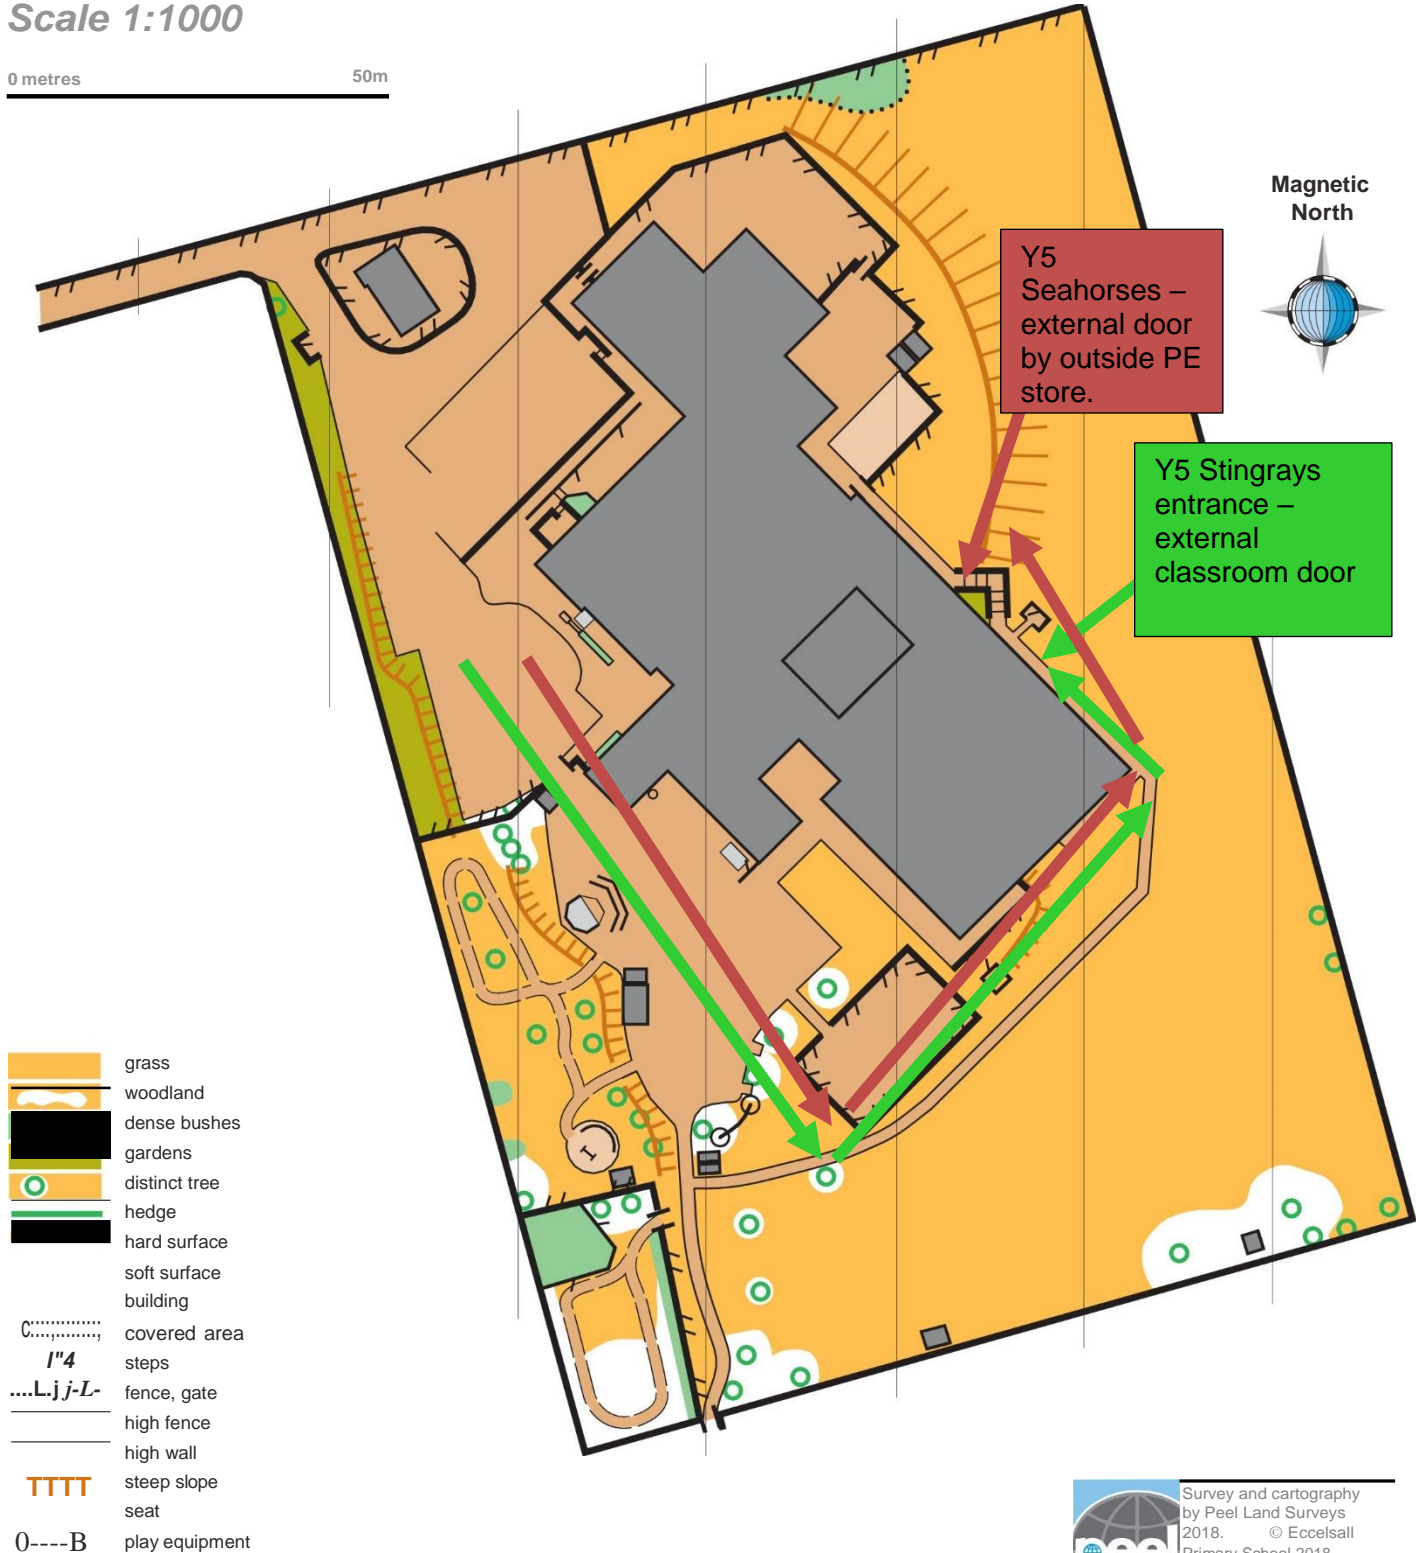

Ecclesall Primary School

Y5 Entry Points September 2020 8.50am & 3.20pm

Scale 1:1000

0 metres 50m

Magnetic North