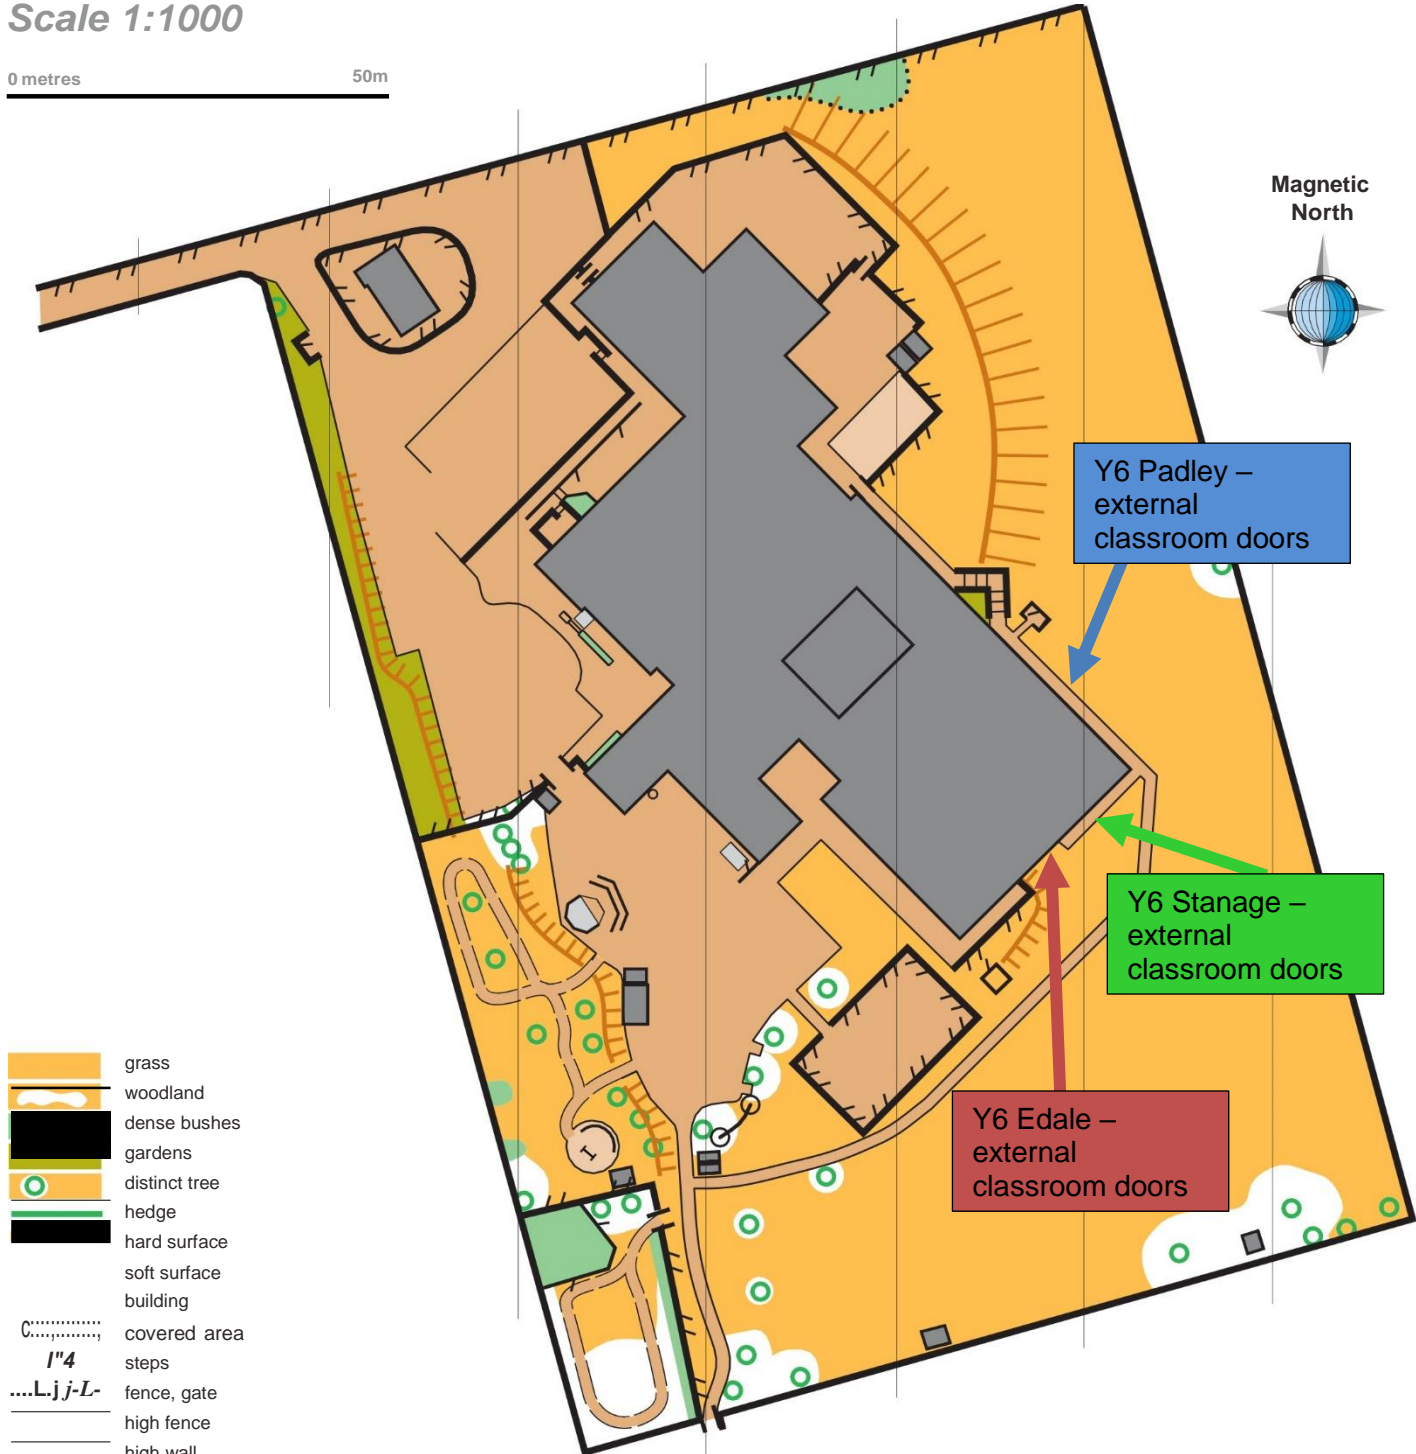

# Ecclesall Primary School

Y6 Entry Points September 2020 9.00am & 3.30pm

Scale 1:1000

0 metres 50m

Magnetic North

Y6 Padley – external classroom doors

Y6 Storage – external classroom doors

Y6 Edale – external classroom doors

- grass
- woodland
- dense bushes
- gardens
- distinct tree
- hedge
- hard surface
- soft surface
- building
- covered area
- steps
- fence, gate
- high fence
- high wall
- steep slope
- seat
- play equipment

Survey and cartography by Peel Land Surveys 2018. © Ecclesall Primary School 2018.